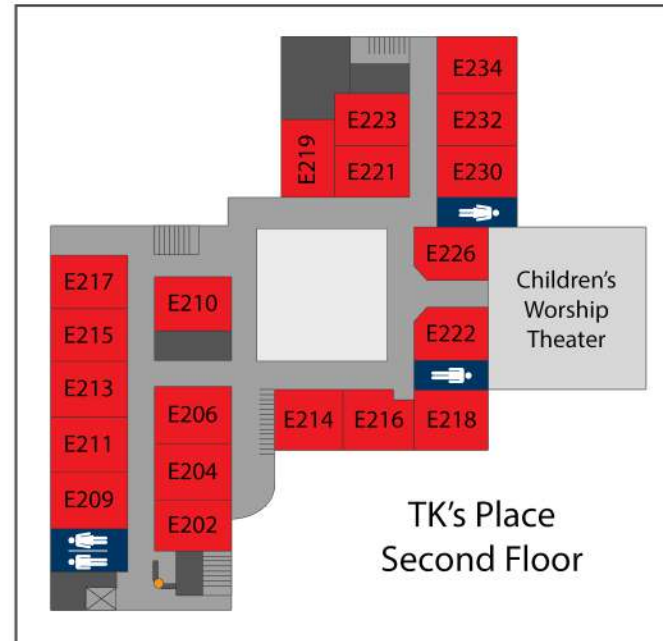

1800 Country Club Rd.
Lake Charles, LA 70605
www.tbclc.org
(337) 480.1555

A Place For Everyone

Sunday Morning Bible Study Classes
TRINITY BAPTIST CHURCH

MAP KEY

Sunday Morning Bible Study Classes

- Preschool (birth to 4 years old)
- Children (Kindergarten to 5th grade)
- Students (6th to 12th grade)
- Adults (18 years old +)
- Child Check-In Station
-  Elevator
-  Stairway
-  Bathroom
-  Staff Only / No Access
- Counseling Center