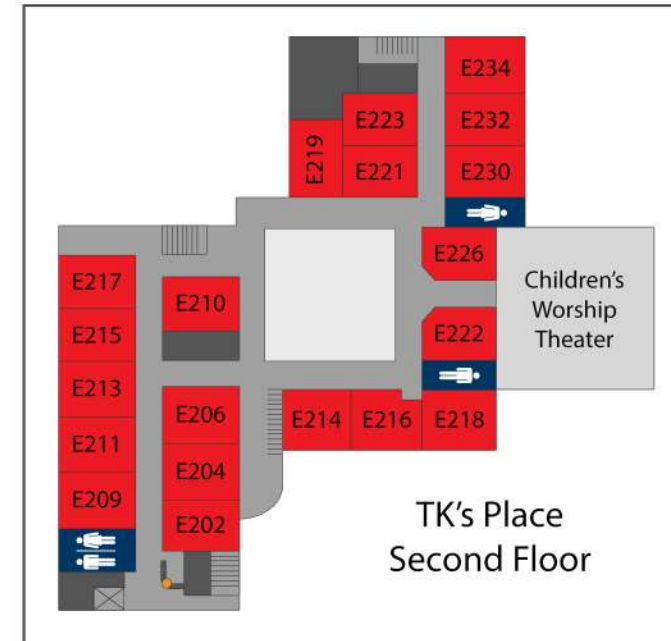

# A Place For Everyone

Sunday Morning Bible Study Classes  
**TRINITY BAPTIST CHURCH**

MAP KEY

Sunday Morning Bible Study Classes

- Preschool (birth to 4 years old)
- Children (Kindergarten to 5th grade)
- Students (6th to 12th grade)
- Adults (18 years old +)
- Child Check-In Station
-  Elevator
-  Stairway
-  Bathroom
-  Staff Only / No Access

Updated 04/05/2018

<b>8:00 AM</b>			
<b>Adults:</b>	Married 55+ - Ray Hancock	Fellowship Hall D Chapel	
	Married 65+ - Nolan Moore		
<b>9:15 AM</b>			
<b>Preschool:</b>	Angel Fish	E114	Pelican
	Clam	E116	Sea Turtle
	Snail	E117	Seahorse
	Shrimp	E119	Stingray
	Guppy	E134	Flamingo
	Jellyfish	E135	Dolphin
	Goldfish	E138	Alligator
	Starfish	E141	E142
			E146
			E148
			E150
			E126
			E122
			E124
<b>Children:</b> Kindergarten			
			E202, 204, 206
			E214, 216
			E230, 218
			Theater
			Theater
			Theater
<b>Students:</b> Middle School (Grades 6-8)			
			Cavern
			Cavern
<b>Adults:</b> College			
	Single 20's-30's - Richard	Fellowship Hall A	
	Young Married - Churchman/Rainwater	W103/105	
	Married 20's - Partin/LaCombe	South Hall C/D	
	Young Families - Shankle/VanMetre	Fellowship Hall B	
	Married 30's - Ardoin/Breaux	W108/110	
	Married 30's - Walsh/Girola	South Hall A/B	
	Married 35-45 - Selfridge	E234	
	Married 45-55 - Berryhill/Gray	E209/211	
	Married 50's - Theriot/Bailey	South Hall F/G/H	
	Married 55-65 - Barber/Blundell/Landry	W104/106	
	Music - Boyette	Fellowship Hall C	
	International - Selfridge	Music Suite	
	Women A All Ages - Gray/Houston	E 162/164	
	Men A All Ages - Sims	Parlor	
		Chapel	
<b>10:45 AM</b>			
<b>Preschool:</b>	See 9:15 AM list for ages and locations		
<b>Children:</b> Kindergarten, 1st, 2nd Grades			
			See 9:15 locations
			E232, 234
			E221, 225
			E209, 219
			E166/168
<b>Adults:</b> Married 60's - Triche/Francis			
			Parlor
			Chapel
			W103
			E162
			W107/109
			South Hall E/F